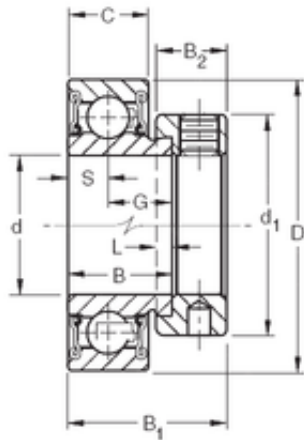

Bearing Argentina, S.A.

19.05 mm x 47 mm x 21,44 mm GCR22EENX
Eccentric Guide Roller Bearing 10x22x36.7mm

Bearing No. RA012RR

Size	19.05x47x21.44 mm
Bore Diameter	19.05 mm
Outer Diameter	47 mm
Width	21,44 mm
d	19.05 mm
D	47 mm
B	21,44 mm
C	15 mm
d1	33,3 mm
B1	31 mm
B2	13,5 mm
G	13,92 mm
L	4 mm
S	7,49 mm
Weight	0,132 Kg
Basic dynamic load rating (C)	14,3 kN

RA012RR Bearing 2D drawings and 3D CAD models