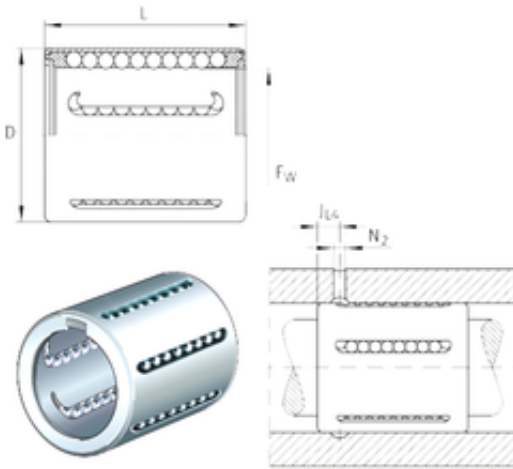

Bearing Argentina, S.A.

23030CA/S2 23030CK 23030CAK/W33

Spherical Roller Bearings

Bearing No. KH25

Bore Diameter	25 mm
Outer Diameter	35 mm
Fw	25 mm
D	35 mm
N2	2,5 mm
L	40 mm
JL4	8 mm
Weight	0,066 Kg
Basic dynamic load rating (C)	2,42 kN

KH25 Bearing 2D drawings and 3D CAD models